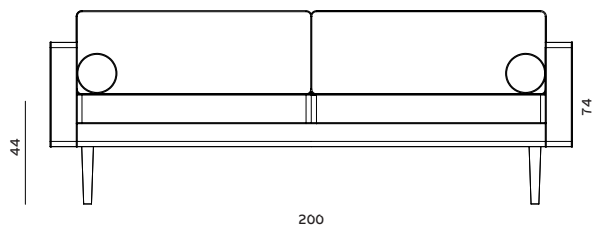

TEXTILE TWEED

31001153 Grey   31001156 Beige   31001159 Navy

SOFA

SIZES

WIND ARMCHAIR

Size: W84 x D88 x H74 cm,
SH44 x SD58 cm
Sales Unit: 1 pcs