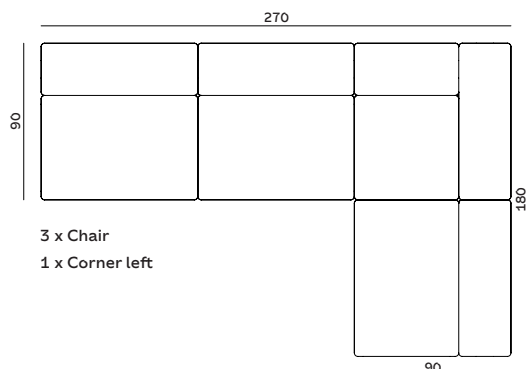

3 x Chair
1 x Corner left