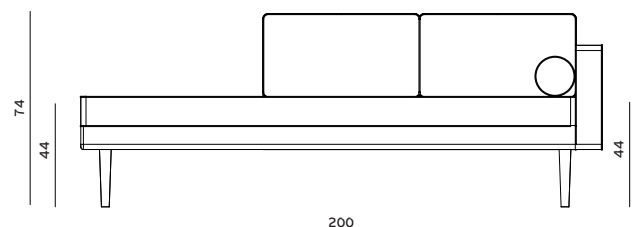

TEXTILE TWEED

31001163 Grey   31001164 Beige   31001165 Navy

RIGHT SIDED CHAISE LONGUE

Freight is included in the prices within Europe. Denmark and overseas markets are subject to freight charges.