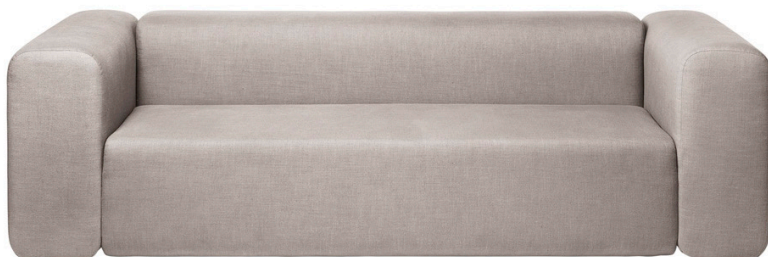

Lagoon 3-Seater / Siena

The Lagoon 3-seater is a cosy and generous sofa floating on the floor with an inviting look - just like its modular family.

Wide upholstered armrests and backrests surround the spacious seat, ideally filled with cushions and throws in seasonal colours and patterns.

The high-density foam assures extra softness and invites you to cuddle up with your beloved ones.

MATERIALS & CONSTRUCTION

Textile name: Siena
Composition: 54% Polyester/ 36% Viscose/ 10% Linen
Martindale: 90.000
Pilling: 3-4

Frame: Chipboard frame and solid wood
Foam: CMHR
Feet: Black polypropylene gliders

Design: Broste Copenhagen
Manufactured: Europe

Certifications:
EN-16139
EN1021-1
EN1021-2

To see the specifications of each fabric please go to overview on page 392 - 393.