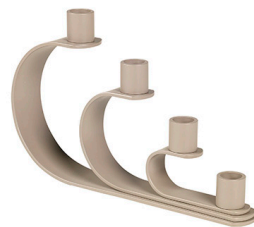

NAMI CANDLE HOLDER

Size: W27 x H16 cm
Sales Unit: 2 pcs **Giftbox**
Material: Powder coated iron
Info: For Ø22 mm candles. Please note that small scratches from everyday use may occur
Care: Wipe with a damp cloth. Note that harsh polishing will damage the surface