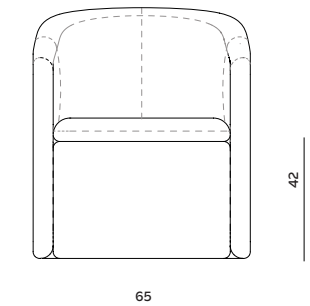

POND POUF / GABRIEL SELECT

Size: Ø38 x H42 cm
Sales Unit: 1 pcs
Care: Dry clean

31001143 Blue