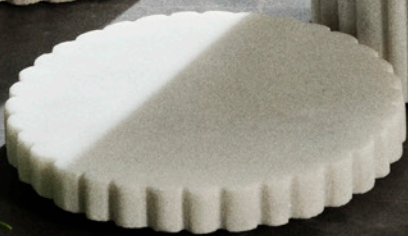

### PLATON BOWL

**Size:** Ø7 x H4 cm  
**Sales Unit:** 4 pcs **Giftbox**  
**Material:** Marble  
**Info:** Foodsafe  
**Care:** Handwash with mild dish soap

70410010  
White Marble

70410013  
Brown Marble