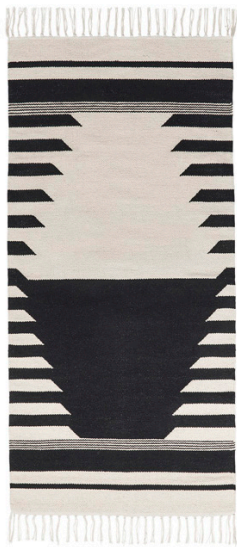

71110388  
Natural/Off White

71110389  
Natural/Black

NEW

71110382  
Black/Off White

**ISELIN RUG**

**Size:** W70 x L140 cm  
**Sales Unit:** 2 pcs  
**Material:** 100% Cotton  
**Info:** Flat woven rug with fringes  
**Care:** Vacuum frequently with a smooth nozzle and low suction to remove dust and dirt