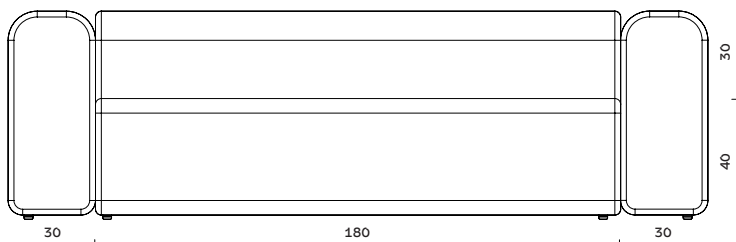

TEXTILE SIENA

SIZES