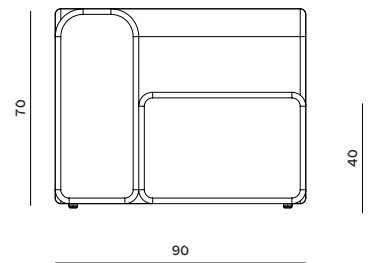

SIZES

POUF

CHAISE LONGUE

RIGHT CORNER

Freight is included in the prices within Europe.
Denmark and overseas markets are subject to freight charges.