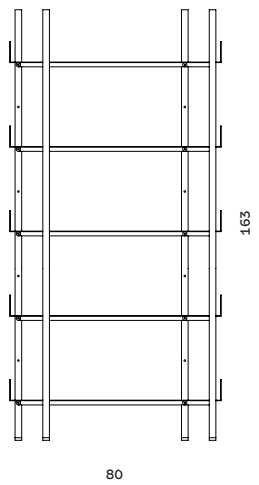

NOBUKO BOOKCASE 5 SHELVES

Size: W80 x D30 x H163 cm
Sales Unit: 1 pcs
Material: Powder coated iron

32000105
White

32000104
Black

32000107
White

32000106
Black