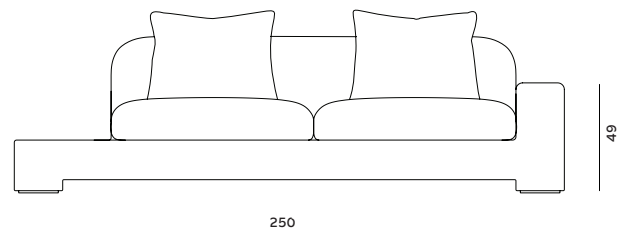

RIGHT SIDED

Freight is included in the prices within Europe.
Denmark and overseas markets are subject to freight charges.