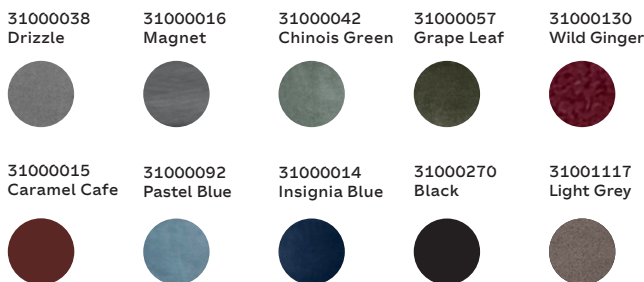

TEXTILE VELVET