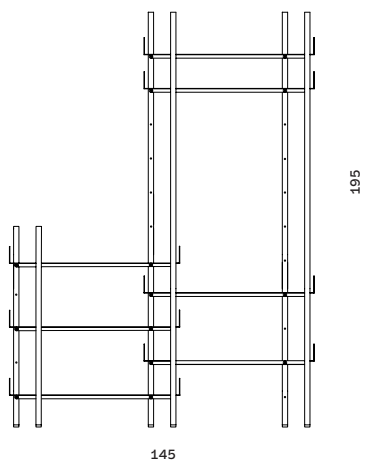

32001015
White

32001014
Black

NOBUKO BOOKCASE 7 SHELVES

Size: W145 x D30 x H195 cm
Sales Unit: 1 pcs
Material: Powder coated iron