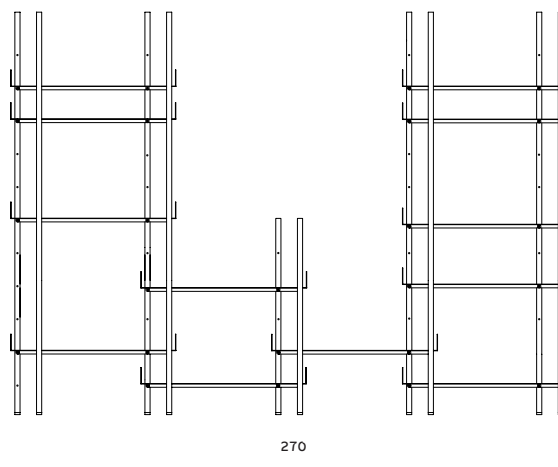

32001013
White

32001012
Black

NOBUKO BOOKCASE 12 SHELVES VOL.3

Size: W270 x D30 x H195 cm
Sales Unit: 1 pcs
Material: Powder coated iron

Freight is included in the prices within Europe.
Denmark and overseas markets are subject to freight charges.