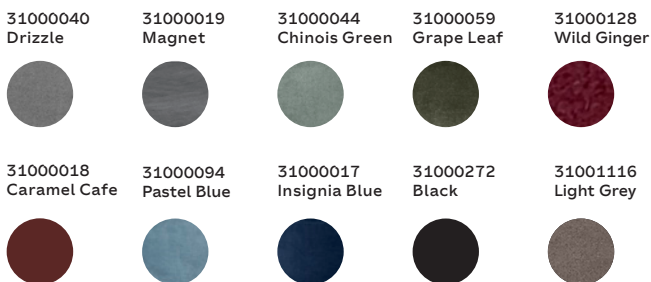

TEXTILE VELVET