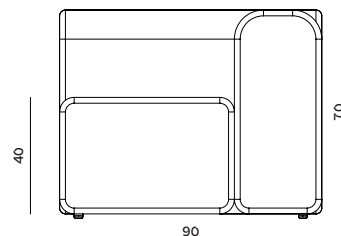

SIZES

Freight is included in the prices within Europe. Denmark and overseas markets are subject to freight charges.