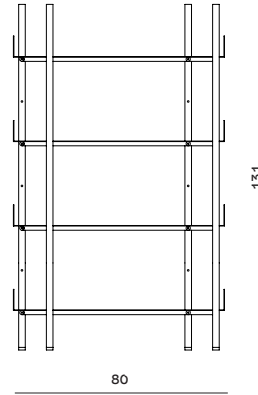

NOBUKO BOOKCASE 4 SHELVES

Size: W80 x D30 x H131 cm
Sales Unit: 1 pcs
Material: Powder coated iron