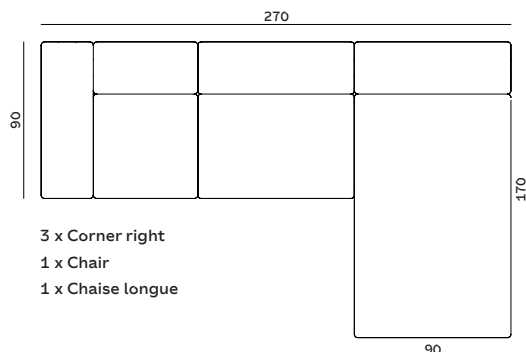

3 x Corner right
1 x Chair
1 x Chaise longue