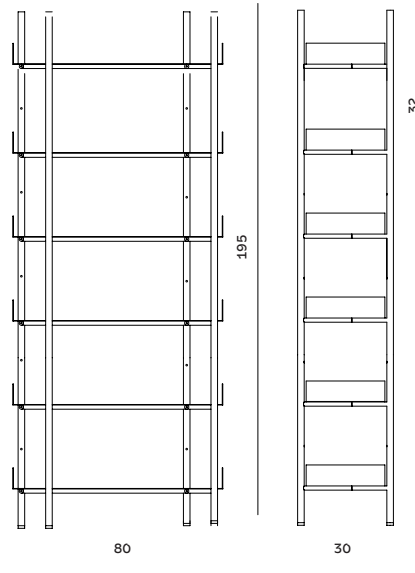

NOBUKO BOOKCASE 6 SHELVES

Size: W80 x D30 x H195 cm
Sales Unit: 1 pcs
Material: Powder coated iron