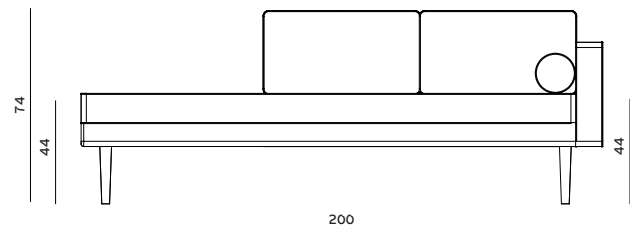

RIGHT SIDED CHAISE LONGUE

Freight is included in the prices within Europe.
Denmark and overseas markets are subject to freight charges.