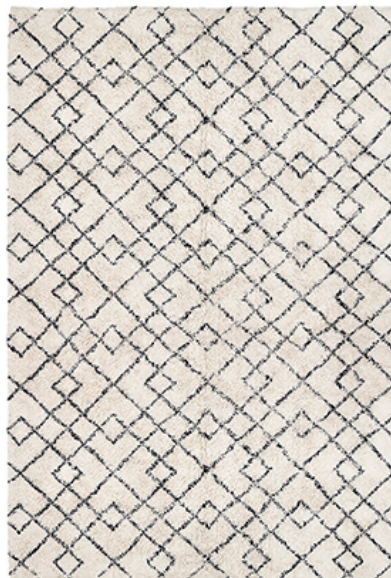

### ELVIRA/JANSON RUG

**Size:** W140 x L200 cm

**Sales Unit:** 1 pcs

**Material:** 100% Cotton

**Info:** Rya rug with a long and soft pile

**Care:** Vacuum frequently with a smooth nozzle and low suction to remove dust and dirt