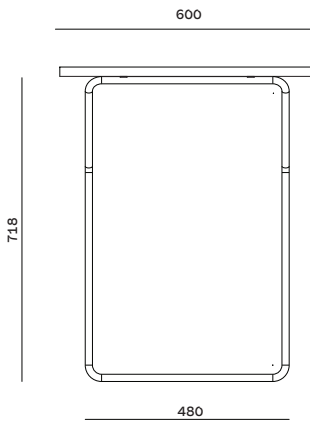

SIZES

Freight is included in the prices within Europe. Denmark and overseas markets are subject to freight charges.

**BERIT DESK**

**Size:** W60 x L120 x H74 cm  
**Sales Unit:** 1 pcs  
**Material:** Legs: Powder-coated steel, Top Plate: Laquered ash veneer  
**Care:** Wipe with a soft, damp cloth

31000317 Black    31000316 Grey

**BERIT DESK STICK**

**Size:** Ø3 x L51 cm  
**Sales Unit:** 1 pcs  
**Material:** Powder coated steel

**BERIT DESK SLEEVE**

**Size:** W40 x L33 cm  
**Sales Unit:** 1 pcs  
**Material:** 100% Cotton

**BERIT DESK POCKET**

**Size:** W55 x L40 cm  
**Sales Unit:** 1 pcs  
**Material:** 100% Cotton

31000319 Black    31000318 Grey

71210286 Black    71210285 Off White

71210288 Black    71210287 Off White