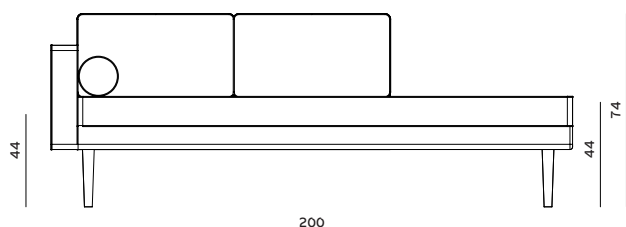

TEXTILE TWEED

31001155 Grey   31001158 Beige   31001161 Navy

LEFT SIDED CHAISE LONGUE

SIZES

WIND RIGHT SIDED CHAISE LONGUE

Size: W200 x D88 x H74 cm,
SH44 x SD62 cm
Sales Unit: 1 pcs