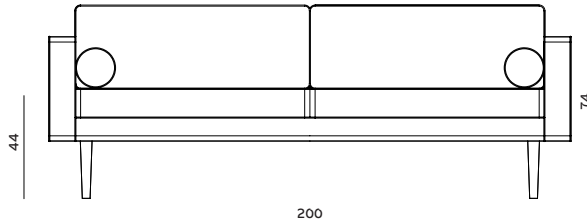

**Size:** W84 x D88 x H74 cm, SH44 x SD58 cm  
**Sales Unit:** 1 pcs

**SOFA**

**Size:** W200 x D88 x H74 cm, SH44 x SD58 cm  
**Sales Unit:** 1 pcs

**TEXTILE VELVET**

**TEXTILE VELVET**

**ARMCHAIR**

**SOFA**

**SIZES**

**LEGS FOR WIND**

The Wind collection comes with dark stained oak legs.  
 Size: Ø4,5 x H20 cm  
 Material: Wood  
 Info: Set of 4 pcs

31000181  
 Dark oiled oak

31000027  
 Natural oiled oak

31000152  
 Beech, black