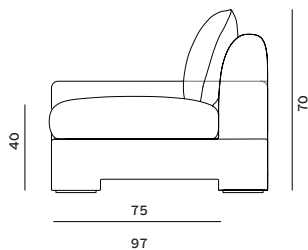

BAY CHAISE LONGUE / RIGHT SIDED

Size: W250 x D97 x H70 cm, SH40 x SD75 cm
Sales Unit: 1 pcs
Material: Corsica
Care: Dry clean

TEXTILE CORSICA

31002021
Light Beige
Melange

31001136
Beige
Melange

31001139
Green
Melange

BAY CHAISE LONGUE / LEFT SIDED

Size: W250 x D97 x H70 cm, SH40 x SD75 cm
Sales Unit: 1 pcs
Material: Corsica
Care: Dry clean

TEXTILE CORSICA

31002022
Light Beige
Melange

31001137
Beige
Melange

31001162
Green
Melange

RIGHT SIDED

Freight is included in the prices within Europe.
Denmark and overseas markets are subject to freight charges.