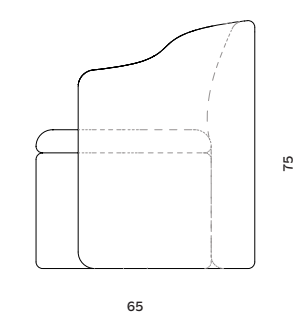

Pond Chair and Pouf

POND ARMCHAIR / SIENA

Size: W65 x D65 x H75 cm,
SH42 x SD52 cm
Sales Unit: 1 pcs
Care: Dry clean

31001092 Latte   31001096 Ocher

POND POUF / SIENA

Size: Ø38 x H42 cm
Sales Unit: 1 pcs
Care: Dry clean

31002025 Beige   31001106 Ocher   31000204 Blue   31000202 Rusty Shades   31000200 Rose Shades

MATERIALS & CONSTRUCTION

Textile name: Siena
Composition: 54% Polyester/
36% Viscose/ 10% Linen
Martindale: 90.000
Pilling: 3-4

Frame: Chipboard frame and
solid wood
Foam: CME FR foam
Feet: Black polypropylene

Design: Broste Copenhagen
Manufactured: Europe

Certifications:
EN-16139
EN1021-1
EN1021-2

To see the specifications of each fabric please go to overview on page 392 - 393.

SIZES

63

65

38

68