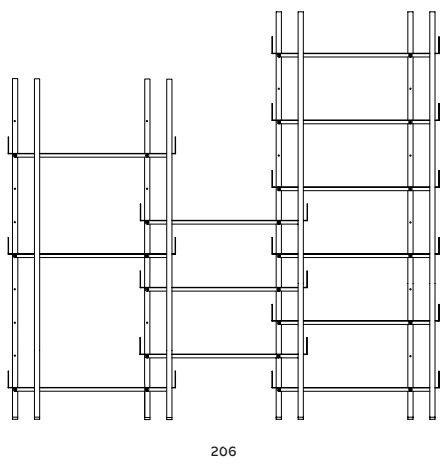

32001011
White

32001010
Black

NOBUKO BOOKCASE 12 SHELVES VOL.2

Size: W206 x D30 x H195 cm
Sales Unit: 1 pcs
Material: Powder coated iron