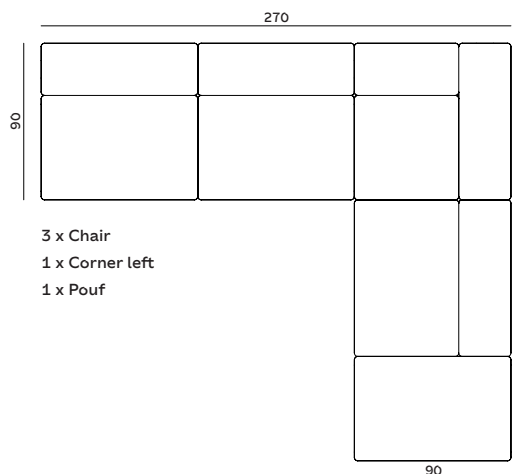

3 x Chair
1 x Corner left
1 x Pouf