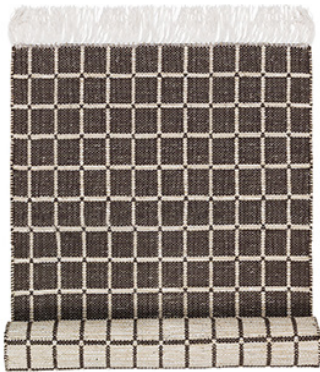

HENNY RUG

Size: W70 x L140 cm

Sales Unit: 2 pcs

Material: 100% Cotton

Info: Reversible flat woven rug with fringes

Care: Vacuum frequently with a smooth nozzle and low suction

70070310
Light Grey/
Rustic Brown

70070312
Light Grey/Aubergine

70070314
Light Grey/Yellow

70070334
Ultramarine Blue

HENNY RUG

Size: W140 x L200 cm

Sales Unit: 2 pcs

Material: 100% Cotton

Info: Reversible flat woven rug with fringes

Care: Vacuum frequently with a smooth nozzle and low suction

70070311
Light Grey/
Rustic Brown

70070313
Light Grey/Aubergine

70070315
Light Grey/Yellow

70070335
Ultramarine Blue