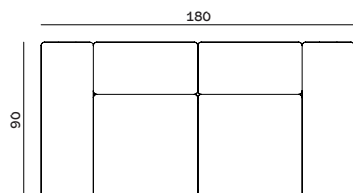

Suggested combinations for Lagoon modules

Lagoon modules offer a versatile choice for both private and public spaces. Configurable in multiple ways with the five modules to match large and small areas and choose between beautiful colours.

1 x Corner left
1 x Corner right