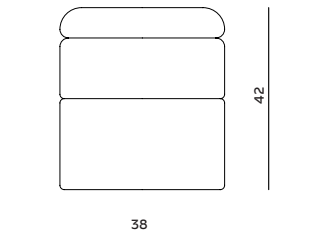

POND POUF / GABRIEL SELECT

Size: Ø68 x H30 cm
Sales Unit: 1 pcs
Care: Dry clean

31001146 Ocher

Freight is included in the prices within Europe. Denmark and overseas markets are subject to freight charges.