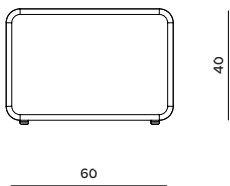

SIZES

POUF

CHAISE LONGUE

RIGHT CORNER

Freight is included in the prices within Europe.
Denmark and overseas markets are subject to freight charges.