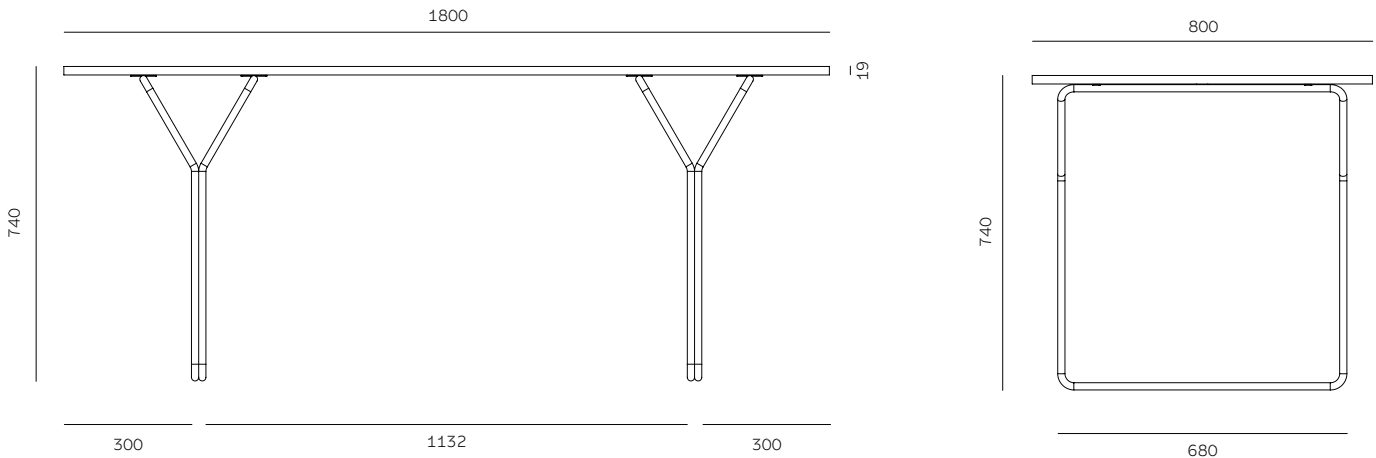

BERIT DINING TABLE

Size: W80 x L180 x H74 cm, S/2
Sales Unit: 1 pcs
Material: Legs: Powder-coated steel, Top Plate: Laquered ash veneer
Care: Wipe with a soft, damp cloth

31000324 Black   31000325 Grey

SIZES