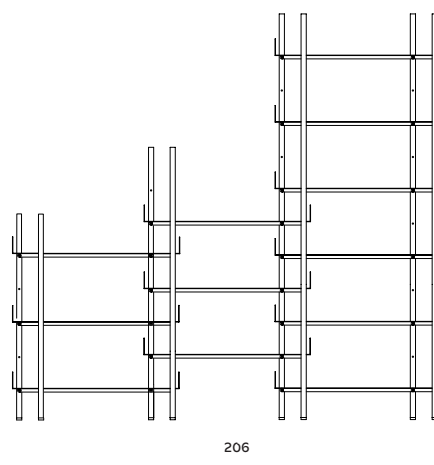

32000109
White

32000108
Black

NOBUKO BOOKCASE 12 SHELVES VOL.1

Size: W206 x D30 x H195 cm
Sales Unit: 1 pcs
Material: Powder coated iron