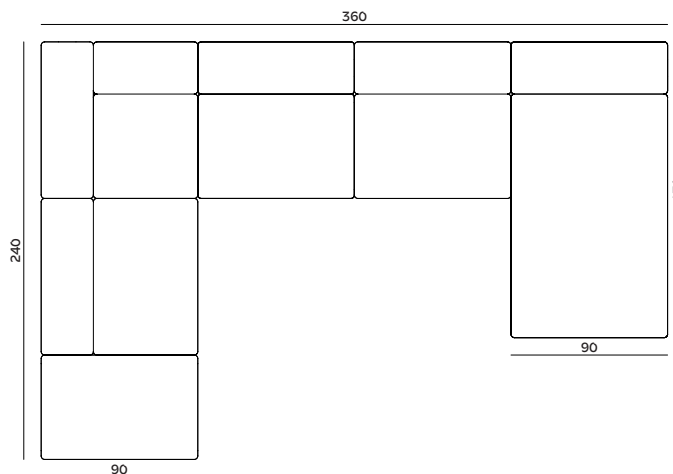

Suggested combinations for Lagoon modules

Lagoon modules offer a versatile choice for both private and public spaces. Configurable in multiple ways with the five modules to match large and small areas and choose between beautiful colours.