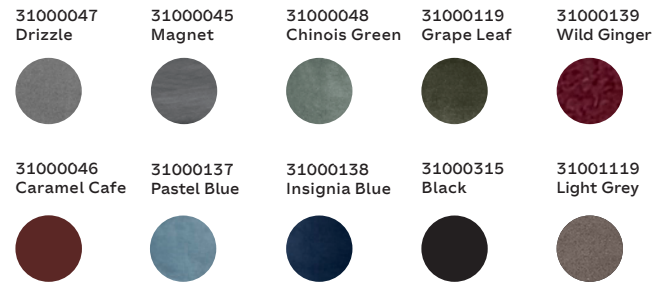

TEXTILE VELVET