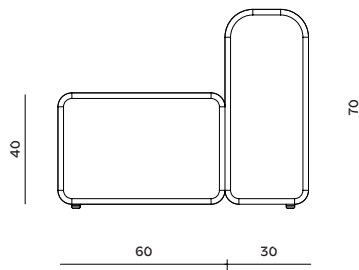

SIZES

POUF

CHAIR

CHAISE LONGUE

RIGHT CORNER

Freight is included in the prices within Europe.
Denmark and overseas markets are subject to freight charges.