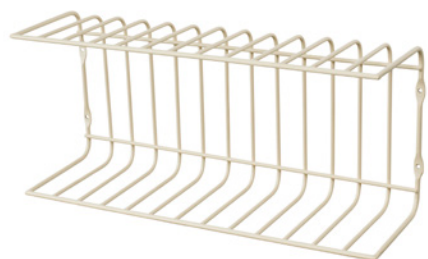

MAGGIE WALL SHELF

Size: W40 x D12,5 x H18 cm
Sales Unit: 2 pcs
Material: Powder coated iron
Care: Wipe with a soft, damp cloth