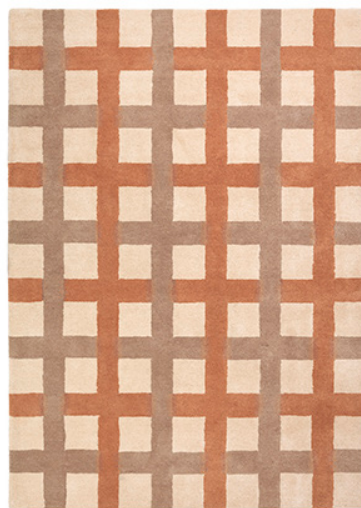

### CERES DOOR MAT

**Size:** W50 x L70 cm

**Sales Unit:** 4 pcs

**Material:** 100% Recycled PET yarn

**Info:** PET yarn is made from recycled postconsumer plastic

**Care:** Vacuum frequently with a smooth nozzle and low suction to remove dust and dirt