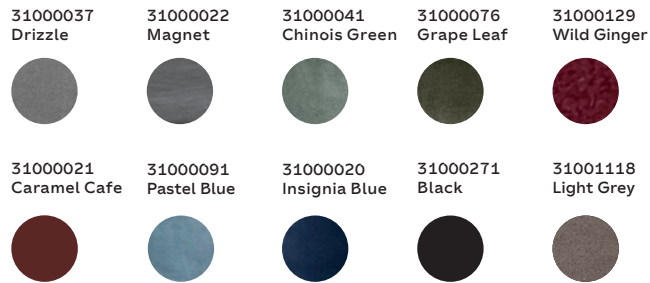

TEXTILE VELVET