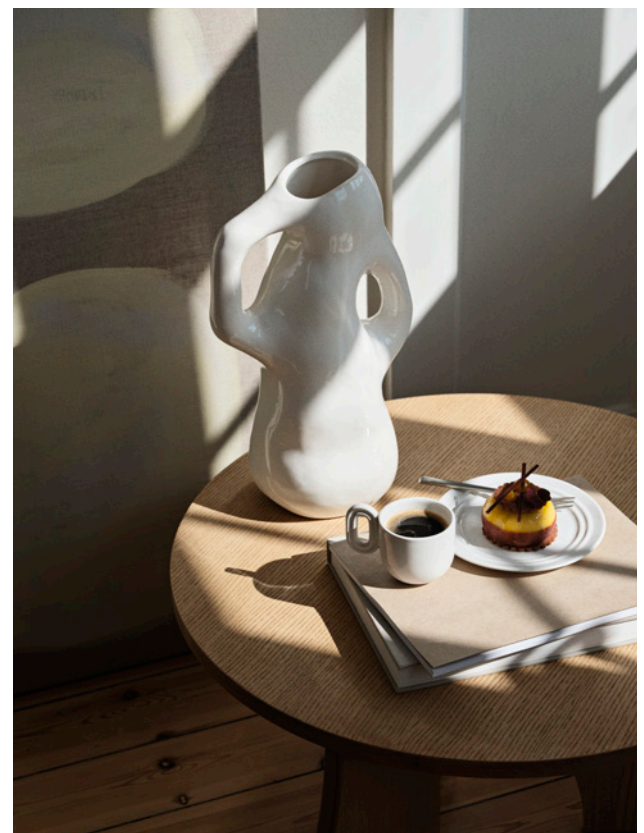

## Tangible textures

What is most important to us is not how one room looks, but how the entire home feels. Not only do we honour our Scandinavian design tradition, but we also embrace the Danish love for contrasts, pure fabrics, tactile surfaces, and illustrious materials. Graphic, woven patterns compliment the curves of a new mirror, while a ceramic vase flirts with charming coffee cups - and with you.