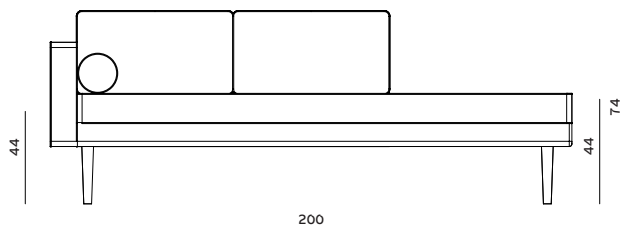

LEFT SIDED CHAISE LONGUE